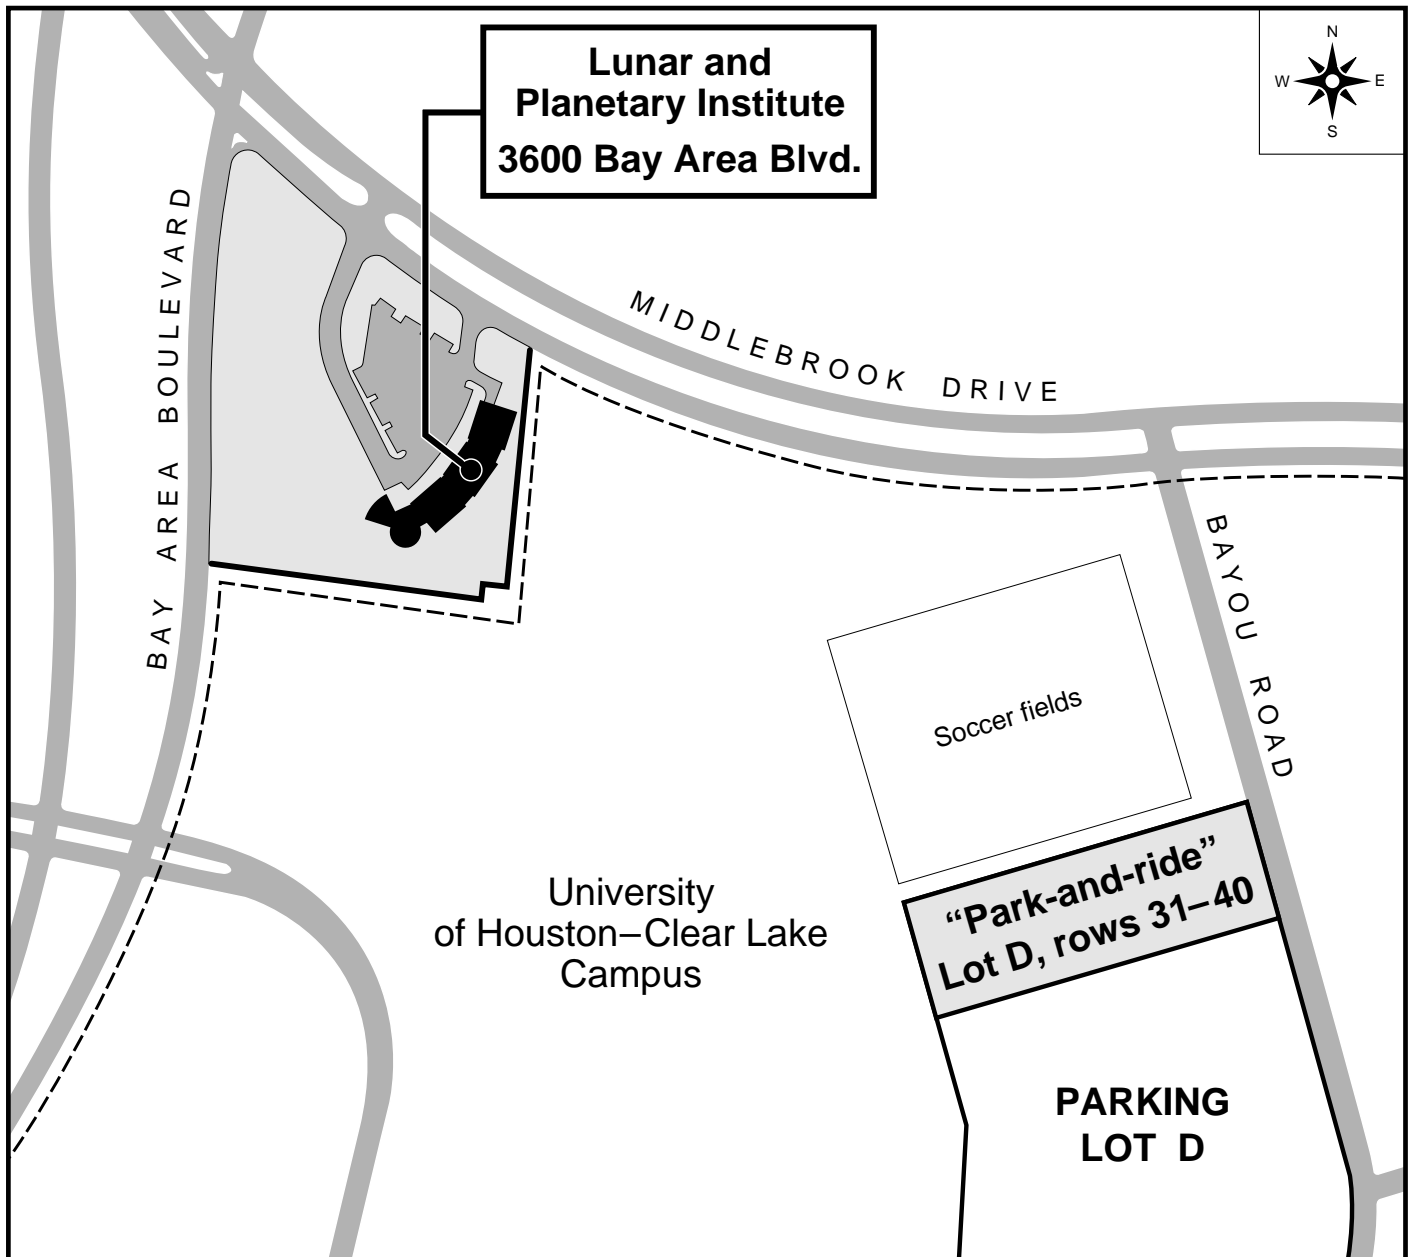

# ADDITIONAL PARKING

**LPSC Registration and Reception  
Sunday, March 14, 5:00–8:00 p.m.**

Additional parking for the LPSC Registration and Reception is available at the University of Houston–Clear Lake parking lot D (rows 31–40). Shuttle buses will provide “park-and-ride” service between parking lot D and LPI. Shuttle buses will run until 8:30 p.m.