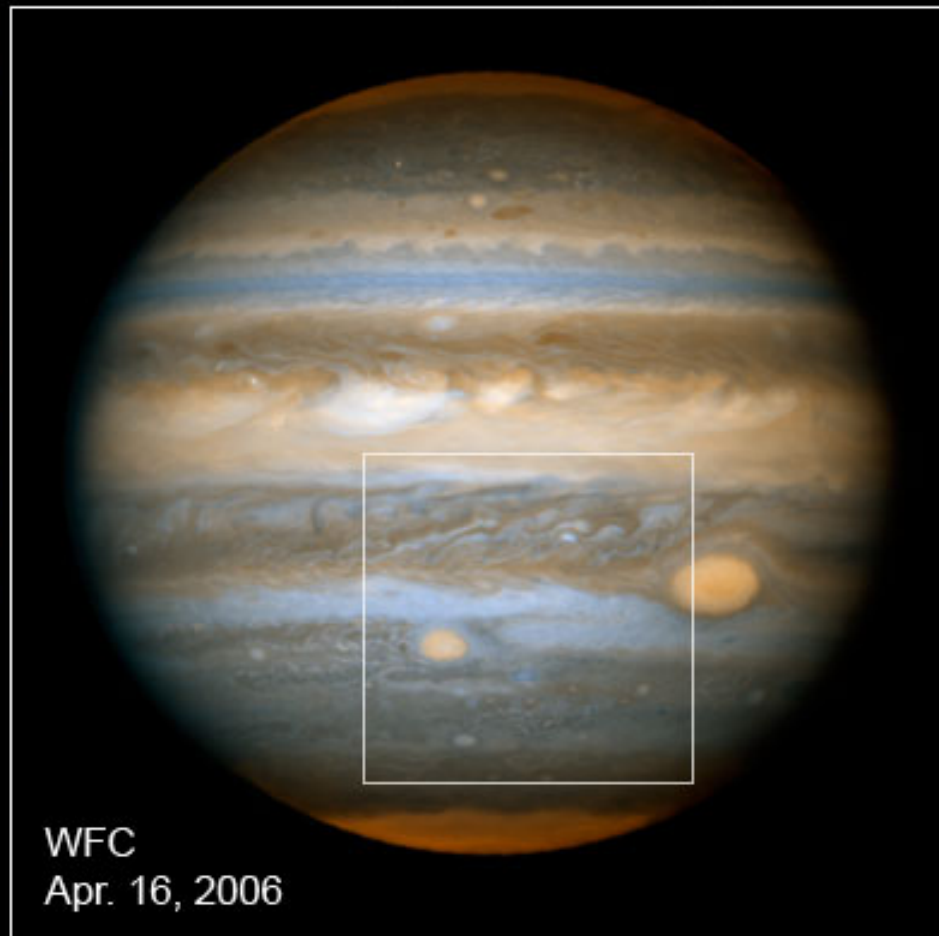

Voyager

JUPITER

February 27, 2006 19:37UT

CM1: 68 CM2: 162 CM3: 284

© Christopher Go (Cebu, Philippines)

Jupiter's Red Spots

Hubble Space Telescope ■ ACS

NASA, ESA, A. Simon-Miller (NASA/GSFC), I. de Pater, and M. Wong (UC Berkeley)