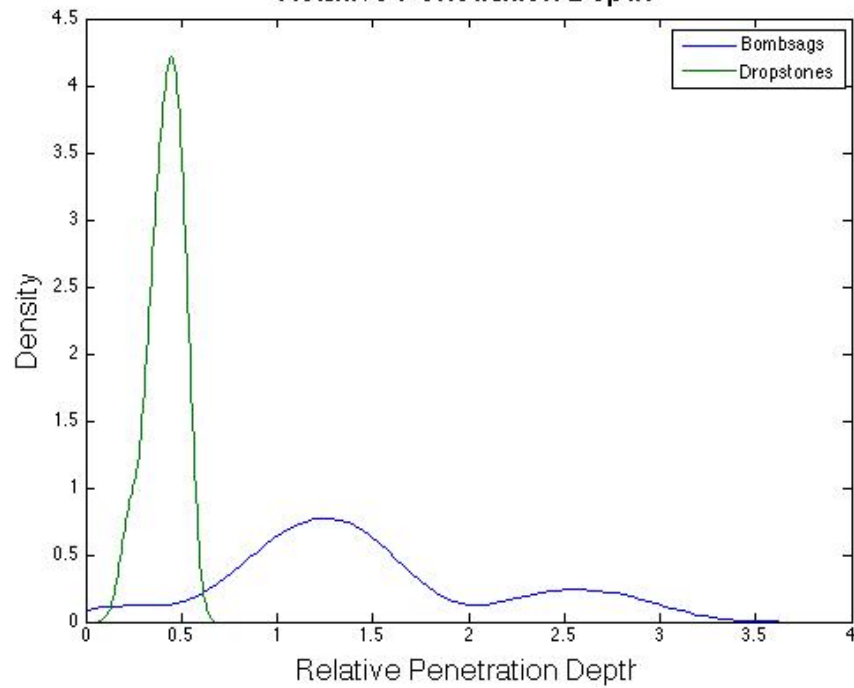

# Nicki Button

PhD Program

Department of Geology and Geophysics

Louisiana State University

Advisor: Dr. Suniti Karunatilake

Bombsag

Dropstone

**Ice-rafted dropstone in proglacial marine strata, Ghaub Fm lower member, Otavi Group, Namibia**

Relative Penetration Depth

Symmetry

NASA