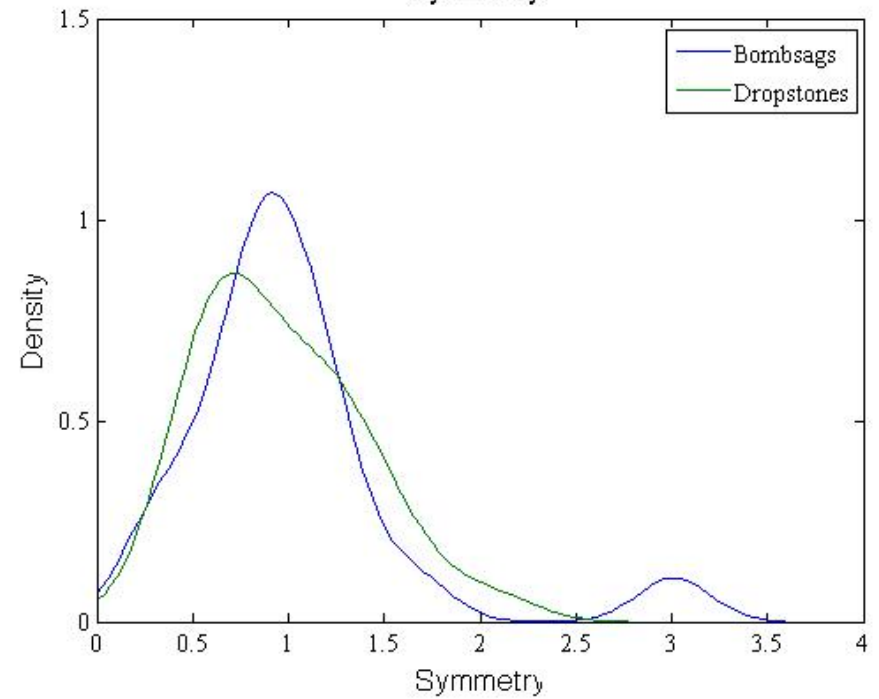

# Nicki Button

PhD Program

Department of Geology and Geophysics

Louisiana State University

Advisor: Dr. Suniti Karunatilake

Bombsag

Dropstone

**Ice-rafted dropstone in proglacial marine strata, Ghaub Fm lower member, Otavi Group, Namibia**

Relative Penetration Depth

Symmetry

NASA