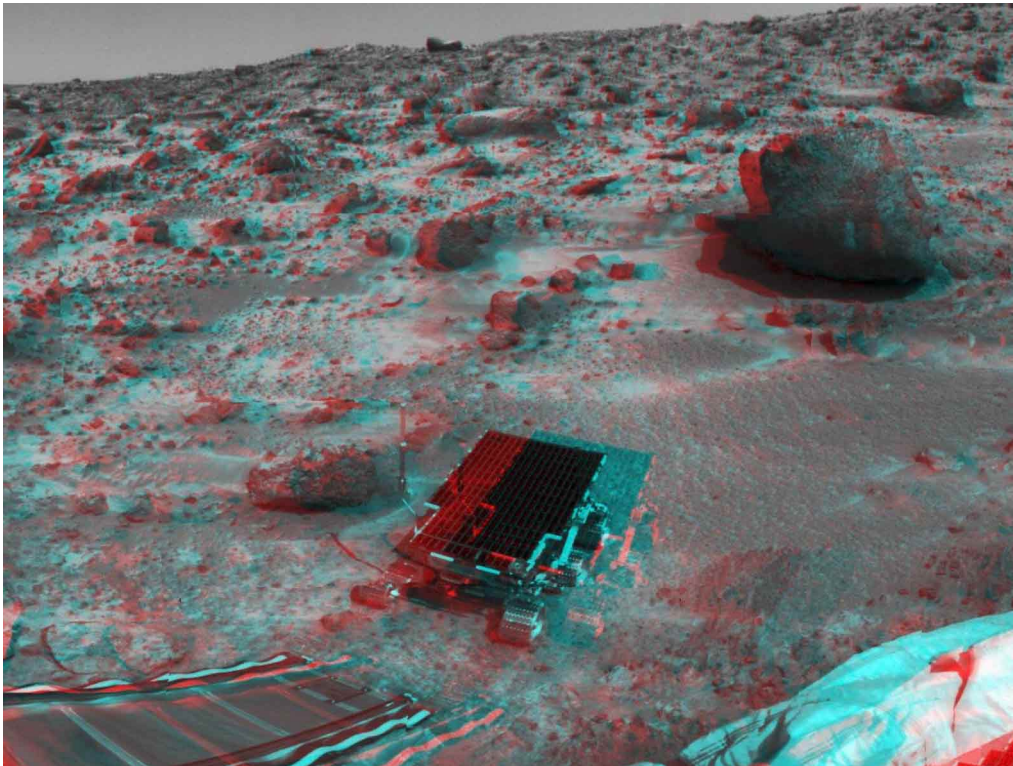

DESERT PLAINS

Lavic Lake, Mojave Desert, California, Earth

The Sojourner prototype rover, Rocky 7, at the desert test site in the Mojave Desert at the Twentynine Palms Marine Corps Base in California. Lavic Lake is a dry lake bed bordered by a geologically recent lava flow, and pock-marked by craters created by military practice bombing. Over 20 engineers and scientists worked in the field for 10 days testing Rocky 7. Students from six schools also participated in the test.

Mars Pathfinder Landing Site, Ares Vallis, Mars

This view of the surface of Mars was taken by Mars Pathfinder in July 1997.

The microrover Sojourner is seen shortly after it rolled onto the martian surface.

Use 3-D glasses to view image