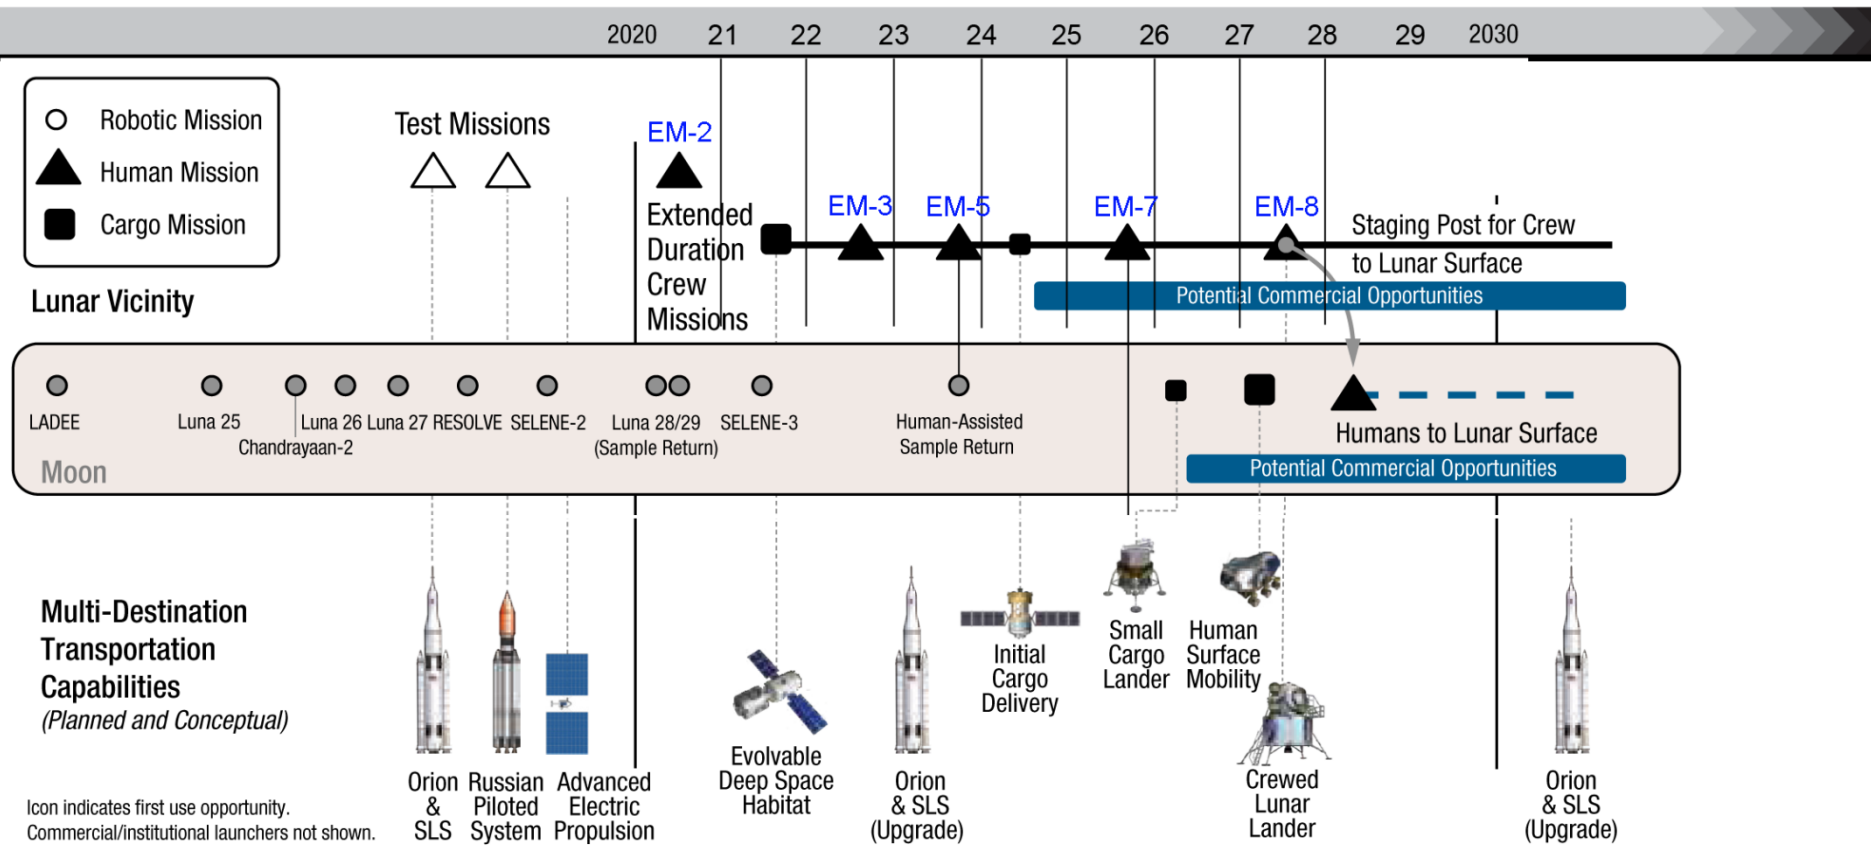

# CENTER FOR LUNAR SCIENCE AND EXPLORATION

vitality impacting the future – today

## ISECG Mission Scenario

Missions in the lunar vicinity are excerpted from figures on pages 4 and 15 of the Global Exploration Roadmap.

Because the human missions could involve the NASA's Orion vehicle and ESA's service module, notional Exploration Mission numbers (e.g., EM-5) have been added to the GER diagram.

The schedule includes a human-assisted sample return mission in 2023.

The schedule also includes crew to the lunar surface in 2028.