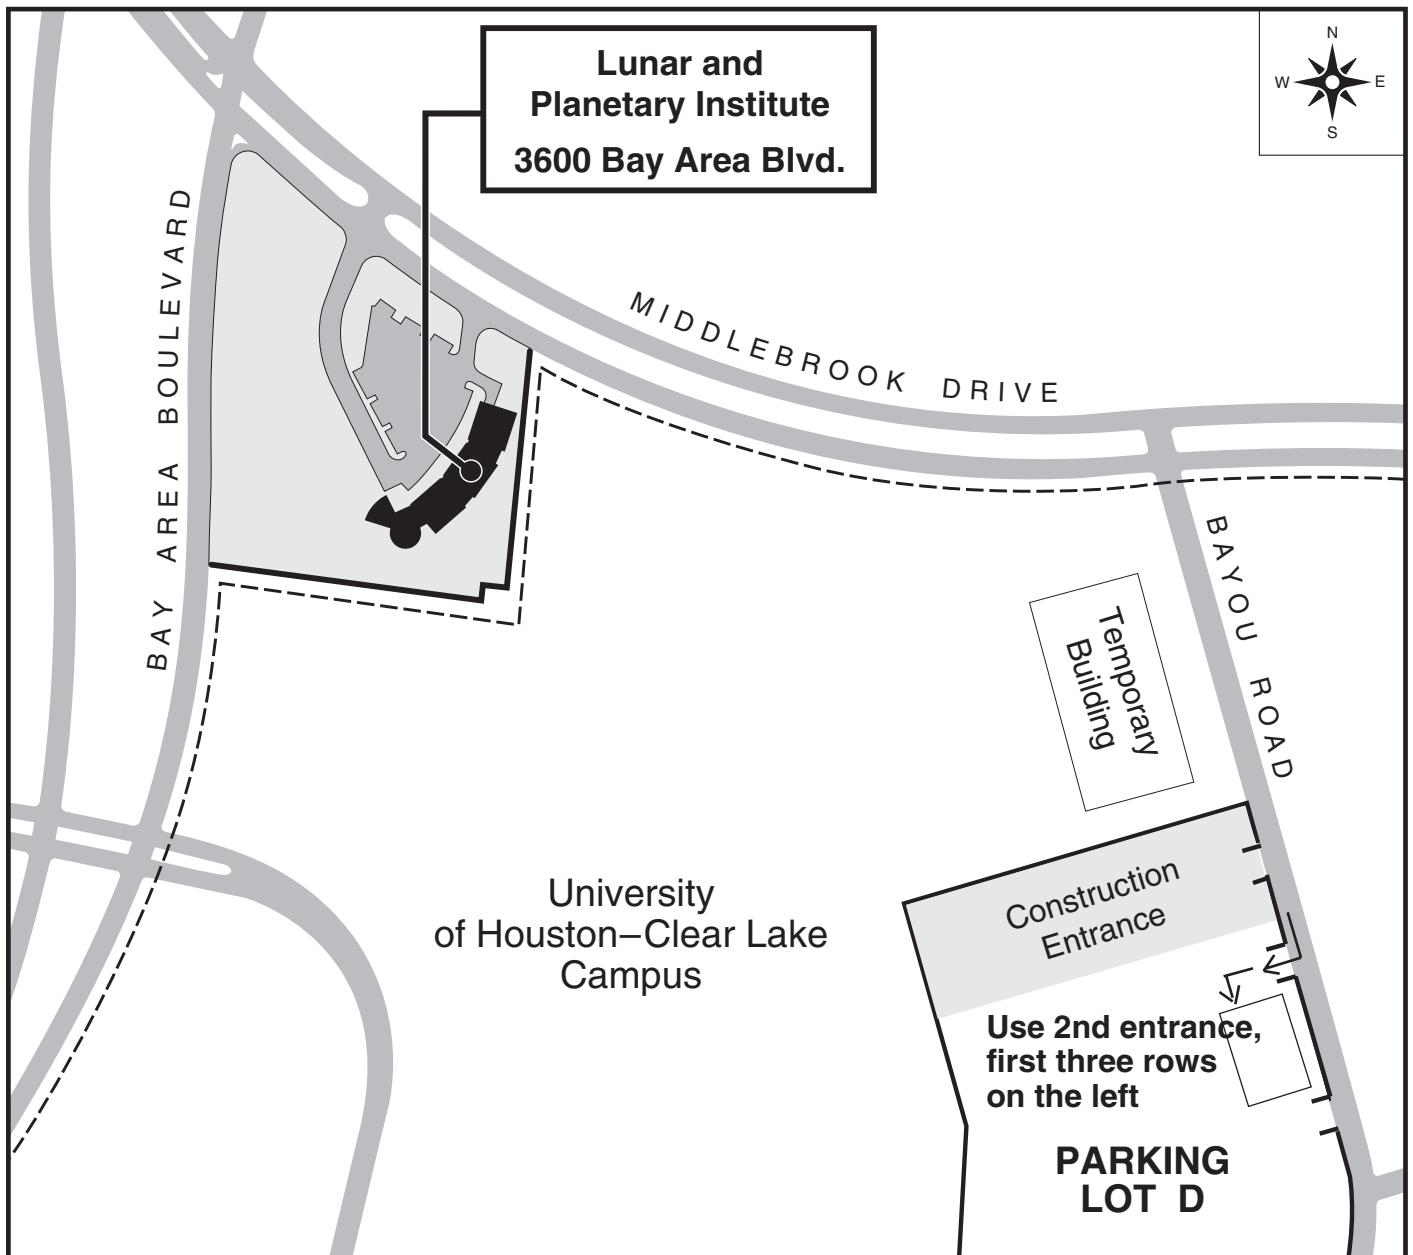

PARK AND RIDE

Forum on Jupiter Icy Moons Orbiter June 12–13

Additional parking for the Forum on Jupiter Icy Moons Orbiter is available at the University of Houston–Clear Lake parking lot D. Shuttle buses will provide “park-and-ride” service between parking lot D and LPI

**** NOTE: Do not park in any space marked "UTC Employee Parking" or "Reserved Parking" or you will be towed.**