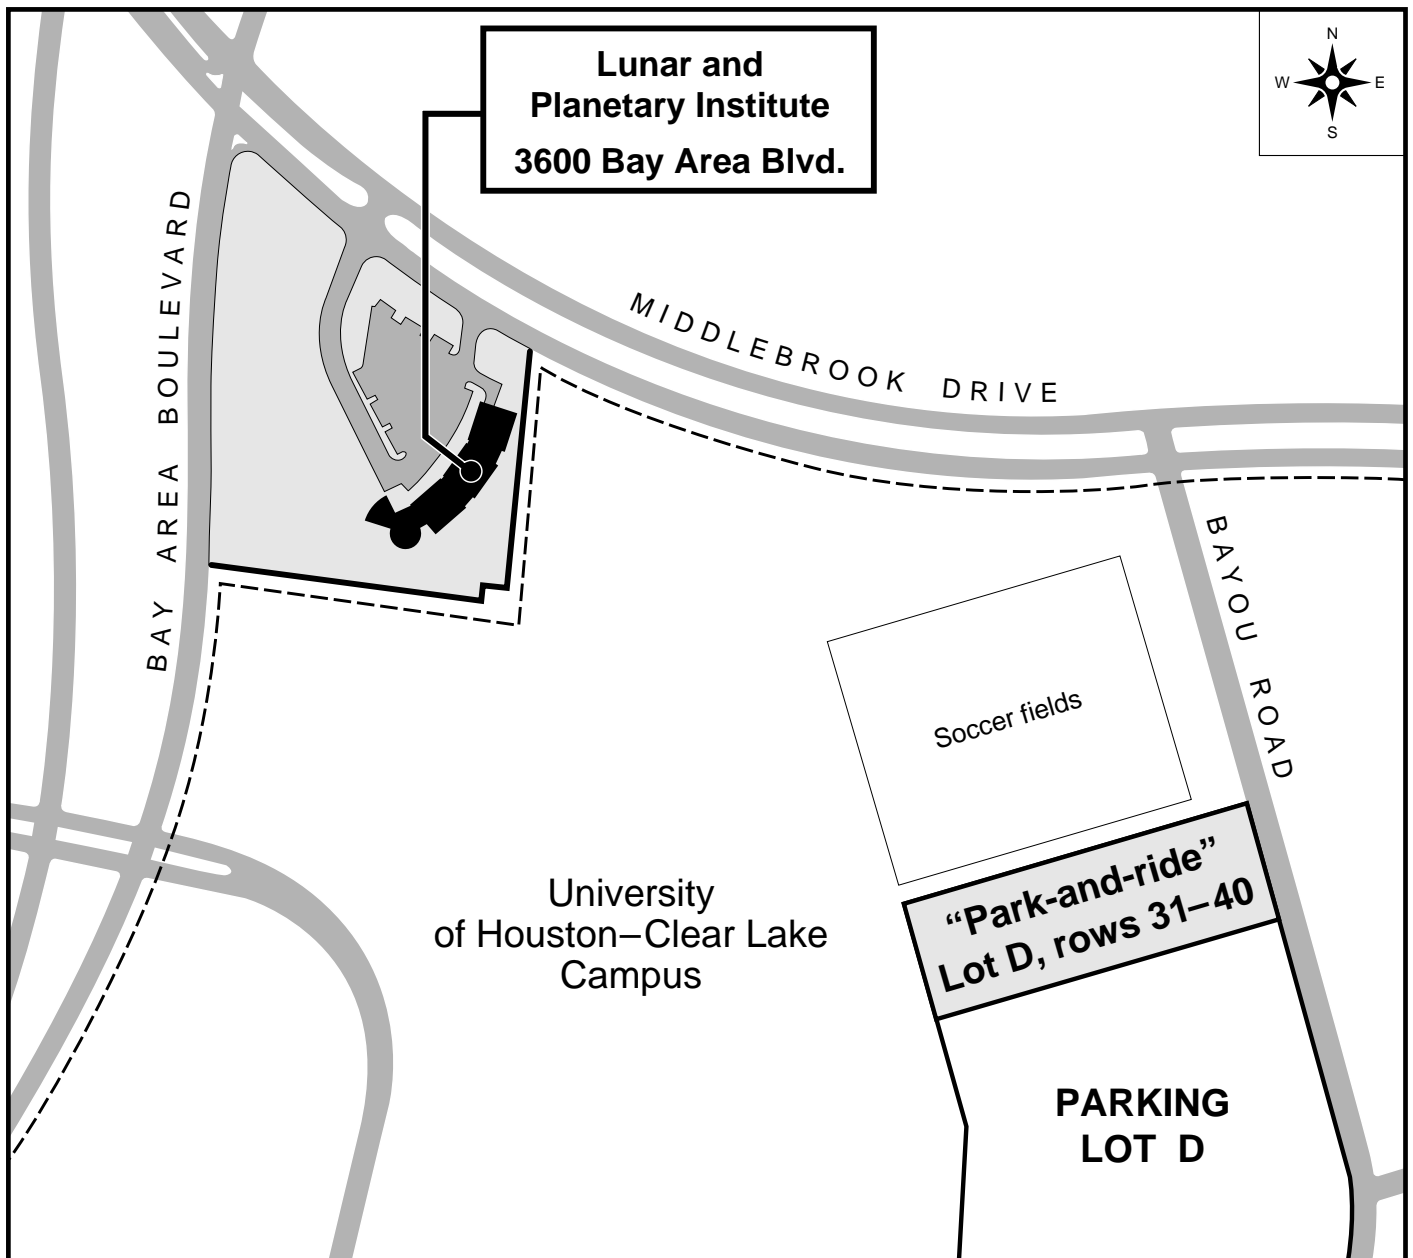

ADDITIONAL PARKING

LPSC Registration and Reception Sunday, March 10, 5:00–8:00 p.m.

Additional parking for the LPSC Registration and Reception is available at the University of Houston–Clear Lake parking lot D (rows 31–40). Shuttle buses will provide “park-and-ride” service between parking lot D and LPI. Shuttle buses will run until 8:30 p.m.