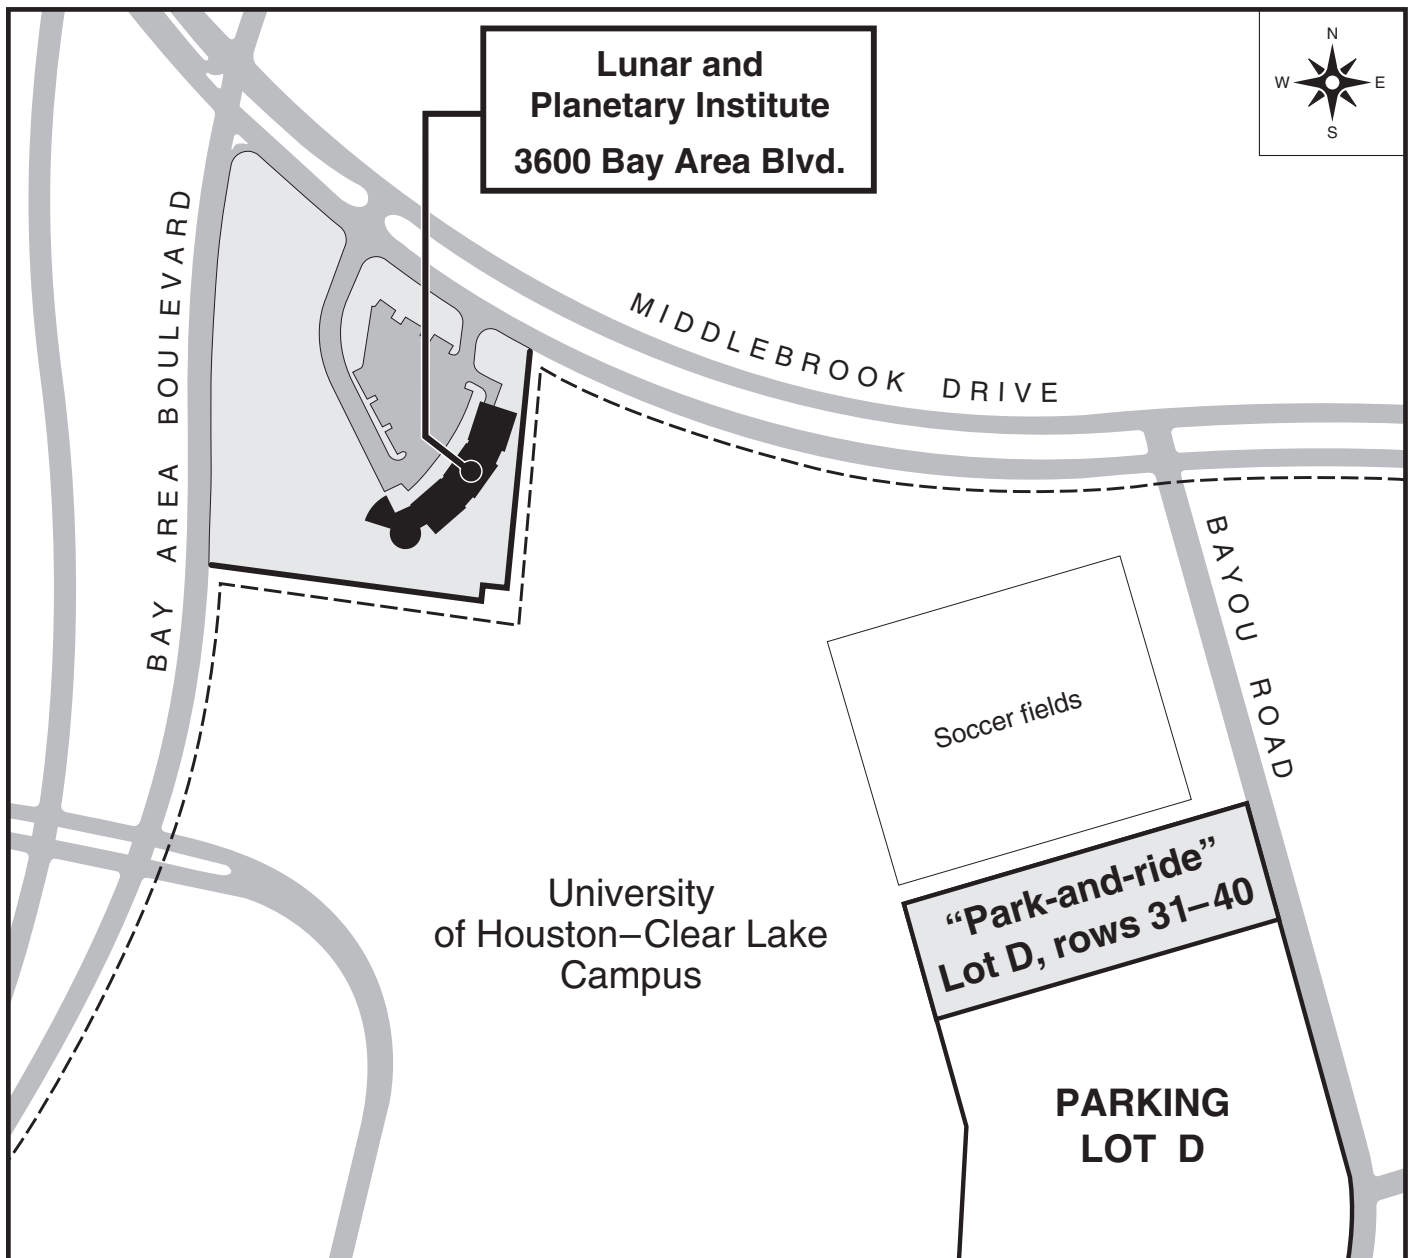

ADDITIONAL PARKING

LPSC Registration and Reception Sunday, March 16, 5:00–8:00 p.m.

Additional parking for the LPSC Registration and Reception is available at the University of Houston–Clear Lake parking lot D (rows 31–40). Shuttle buses will provide “park-and-ride” service between parking lot D and LPI. Shuttle buses will run until 8:30 p.m.