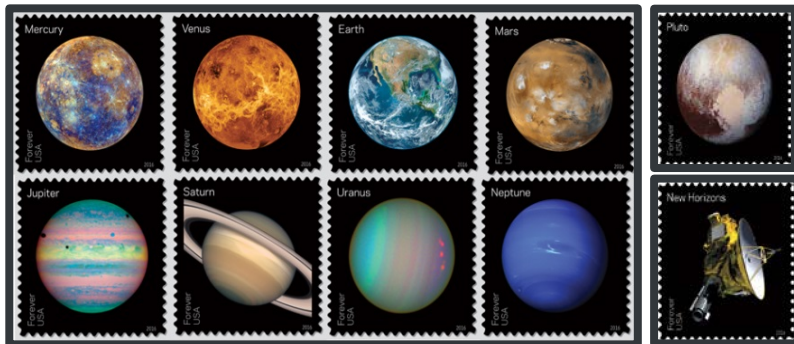

Views of Our Planets & Pluto-Explored at the World Stamp Show

May 31, 2016 the United States Postal Service dedicated the “Views of Our Planets” and the “Pluto – Explored!” Commemorative Forever® Stamps during a First-Day-of- Issue Ceremony.

- The event took place during the World Stamp Show NY2016 at the Jacob K. Javits Convention Center to a packed audience.
- NASA Chief Scientist Ellen Stofan, Planetary Science Division Director James Green, and New Horizons’ Principal Investigator Alan Stern and Manager Alice Bowman provided attendees a firsthand account about how the stamp images were achieved and the background story of a 1991 US Postage Stamp, the New Horizons Mission, and the Pluto-Explored! stamps.

Crowds stood in line to get NASA autographs for hours the equivalent of 3 city blocks line.

Credits: USPS/Antonio Alcalá © 2016 USPS

- With a pane of 16 Forever-Stamps, the Postal Service showcases some of the more visually compelling historic, full-disk up close images of the planets obtained during the last half-century of NASA space exploration. Stamps feature Mercury, Venus, Earth, Mars, Jupiter, Saturn, Uranus and Neptune.
- The souvenir sheet of four New Horizons stamps features two new stamps appearing twice. The first stamp is an artist’s rendering of NASA’s New Horizons while the second stamp shows an enhanced color image of Pluto taken by New Horizons near its closest approach to the planet.