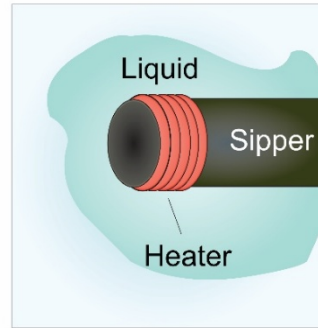

IMPOA (GIT, PI: Stockton)

Icy Moons Penetrator Organic Analyzer (Ice Shell Impact Penetrator)

1. Impact

2. Collect

3. Label / Process

4. Detect

Sierra Lobo M100 and airgun.