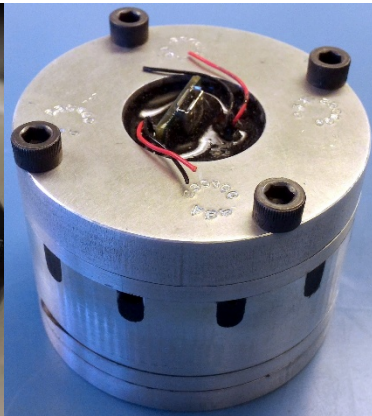

IMPOA (GIT, PI: Stockton)

Icy Moons Penetrator Organic Analyzer (Ice Shell Impact Penetrator)

1. Impact

2. Collect

3. Label / Process

4. Detect

Sierra Lobo M100 and airgun.