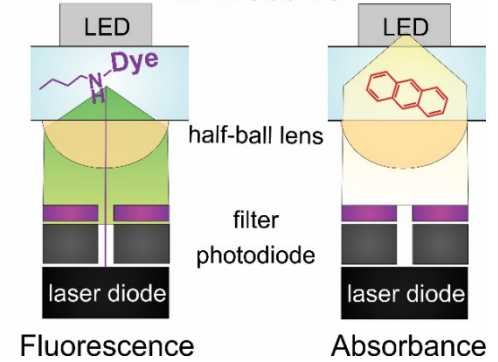

IMPOA (GIT, PI: Stockton)

Icy Moons Penetrator Organic Analyzer (Ice Shell Impact Penetrator)

1. Impact

2. Collect

3. Label / Process

4. Detect

Sierra Lobo M100 and airgun.