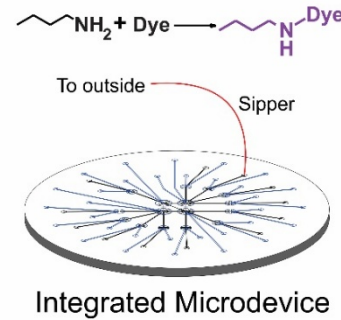

IMPOA (GIT, PI: Stockton)

Icy Moons Penetrator Organic Analyzer (Ice Shell Impact Penetrator)

1. Impact

2. Collect

3. Label / Process

4. Detect

Sierra Lobo M100 and airgun.