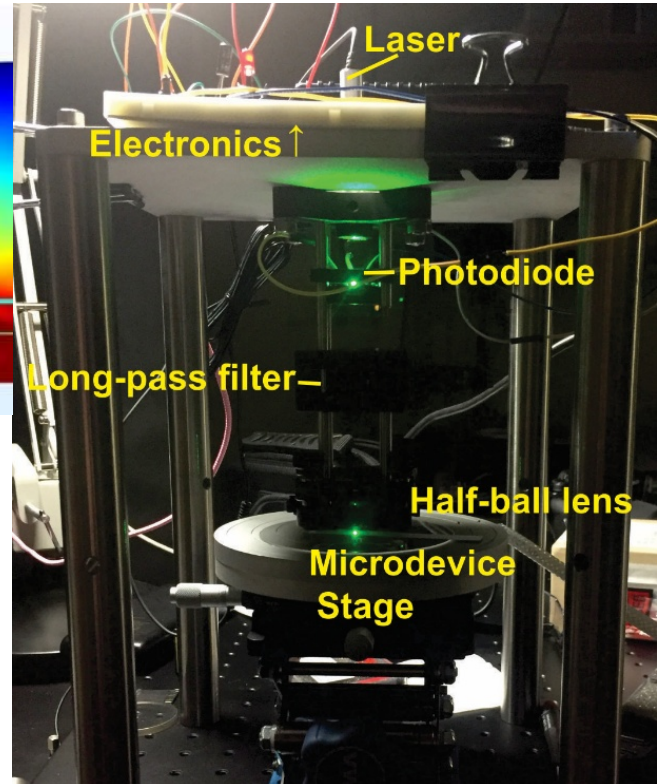

IMPOA (GIT, PI: Stockton)

Icy Moons Penetrator Organic Analyzer (Ice Shell Impact Penetrator)

1. Impact

2. Collect

3. Label / Process

4. Detect

Sierra Lobo M100 and airgun.