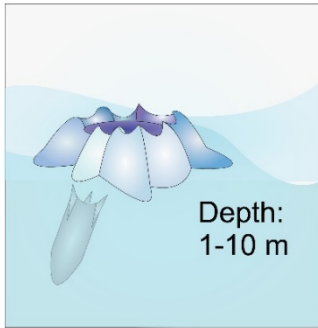

IMPOA (GIT, PI: Stockton)

Icy Moons Penetrator Organic Analyzer (Ice Shell Impact Penetrator)

1. Impact

2. Collect

3. Label / Process

4. Detect

Sierra Lobo M100 and airgun.