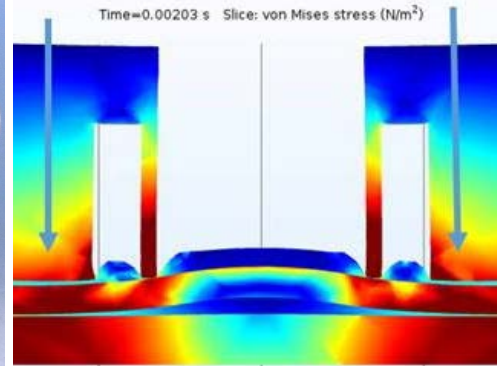

IMPOA (GIT, PI: Stockton)

Icy Moons Penetrator Organic Analyzer (Ice Shell Impact Penetrator)

1. Impact

2. Collect

3. Label / Process

4. Detect

Sierra Lobo M100 and airgun.